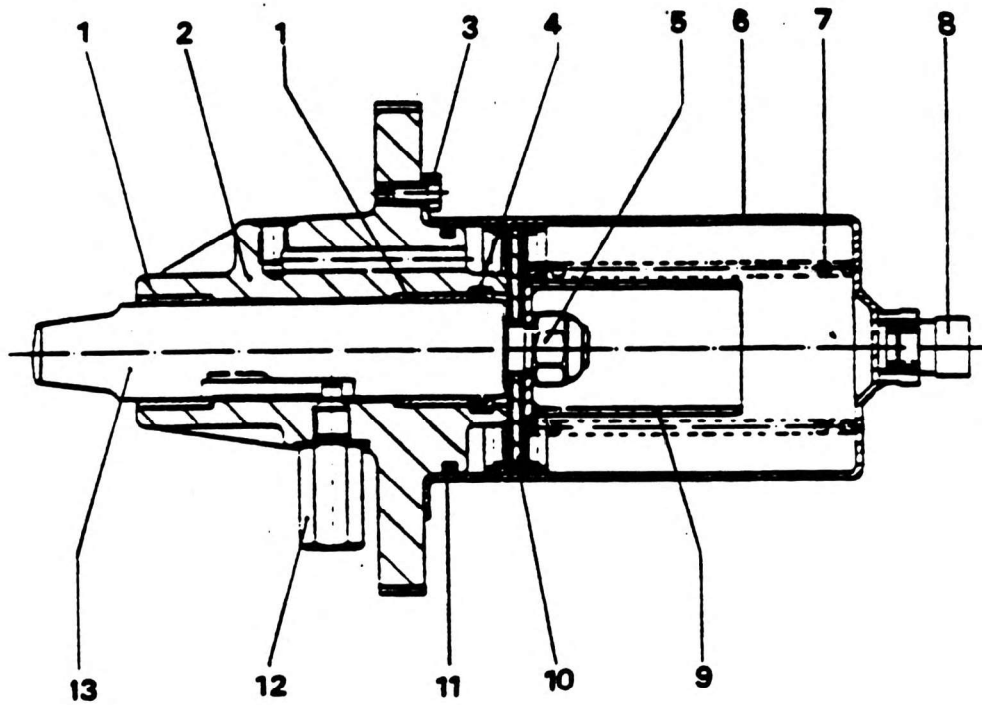

BRAKE CHAMBER ASSEMBLY

GROVE

N250 47400

NO.	PART NO.	QTY	DESCRIPTION	NO.	PART NO.	QTY	DESCRIPTION
	7-009-000025		COMPLETE ASSY				
*	9-009-990066	1	REPAIR KIT				
1	9-009-990058	2	BUSHING				
2	9-009-990055	1	FLANGE				
3	9-009-990063	5	BOLT				
4 *	9-009-990059	1	RING				
5	9-009-990064	1	NUT				
6	9-009-990060	1	CYLINDER				
7	9-009-990067	1	SPRING				
8	9-009-990065	1	FILTER				
9	9-009-990054	1	BUSHING				
10 *	9-009-990061	1	PISTON				
11 *	9-009-990062	1	O-RING				
12	9-009-990057	1	SETSCREW				
13	9-009-990056	1	PIN				

* REPAIR KIT AND/OR PART OF KIT

7-009-000025